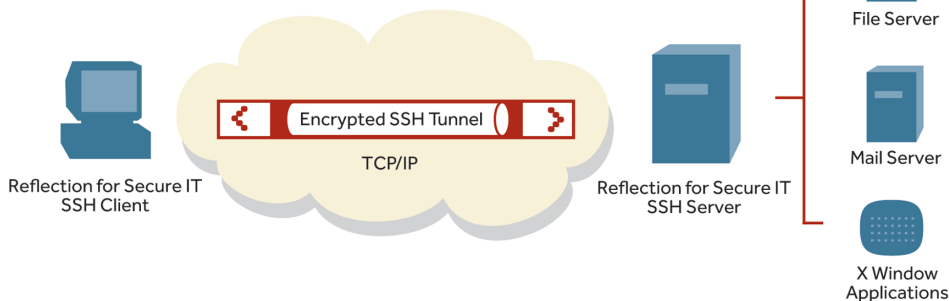

Reflection for Secure IT Client for UNIX

Micro Focus® Reflection® for Secure IT Client for UNIX is an SSH client that provides secure file transfer and terminal access for UNIX platforms through utilities such as ssh, scp, and sftp. It is part of the Reflection for Secure IT family of Secure Shell clients and servers for Windows and UNIX—all designed to protect data in motion. With these products, you can safely transfer sensitive data, manage remote servers, and access corporate applications over encrypted connections.

With Reflection for Secure IT, you can use interactive access, scripting, and APIs to automate

and schedule routine system administration tasks over a secure channel.

Secure Application Access for Users

With Reflection for Secure IT, you can protect the network communications of any TCP/IP-based application.

Quick View

- Replace nonsecure Telnet and FTP with a secure, encrypted alternative.
- Secure remote administration of critical servers, even over untrusted networks.
- Safely transmit sensitive data and ensure that transfers are completed.
- Access any TCP/IP-based application through a secure transmission tunnel.

Together, the SSH client and server form a secure “tunnel” through which all communications travel.

About Micro Focus

Since 1976, Micro Focus has helped more than 20,000 customers unlock the value of their business logic by creating enabling solutions that bridge the gap from well-established technologies to modern functionality. The two portfolios work to a single, clear vision—to deliver innovative products supported by exceptional customer service. www.microfocus.com