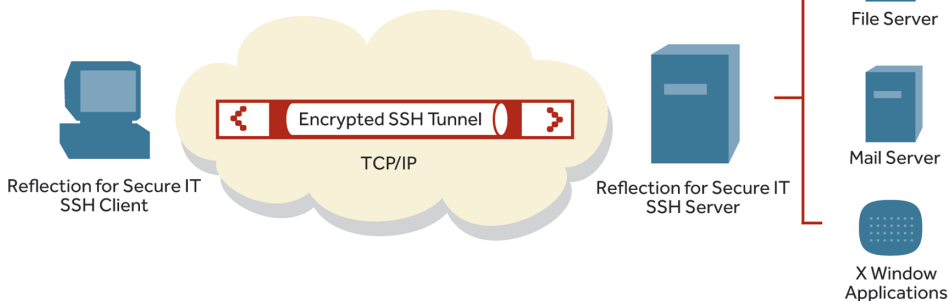

Reflection for Secure IT Server for UNIX

Micro Focus® Reflection® for Secure IT Server for UNIX is an SSH server that provides secure file transfer and remote administration for UNIX servers. It is part of the Reflection for Secure IT family of Secure Shell clients and servers for Windows and UNIX—all designed to protect data in motion. With these products, you can safely transfer sensitive data, manage remote servers, and access corporate applications over encrypted connections.

With Reflection for Secure IT, you can use interactive access, scripting, and APIs to automate

and schedule routine system administration tasks over a secure channel.

Secure Application Access for Users

With Reflection for Secure IT, you can protect the network communications of any TCP/IP-based application.

Quick View

- Replace nonsecure Telnet and FTP with a secure, encrypted alternative.
- Secure remote administration of critical servers, even over untrusted networks.
- Safely transmit sensitive data and ensure that transfers are completed.
- Access any TCP/IP-based application through a secure transmission tunnel.

Together, the SSH client and server form a secure “tunnel” through which all communications travel.

About Micro Focus

Since 1976, Micro Focus has helped more than 20,000 customers unlock the value of their business logic by creating enabling solutions that bridge the gap from well-established technologies to modern functionality. The two portfolios work to a single, clear vision—to deliver innovative products supported by exceptional customer service. www.microfocus.com