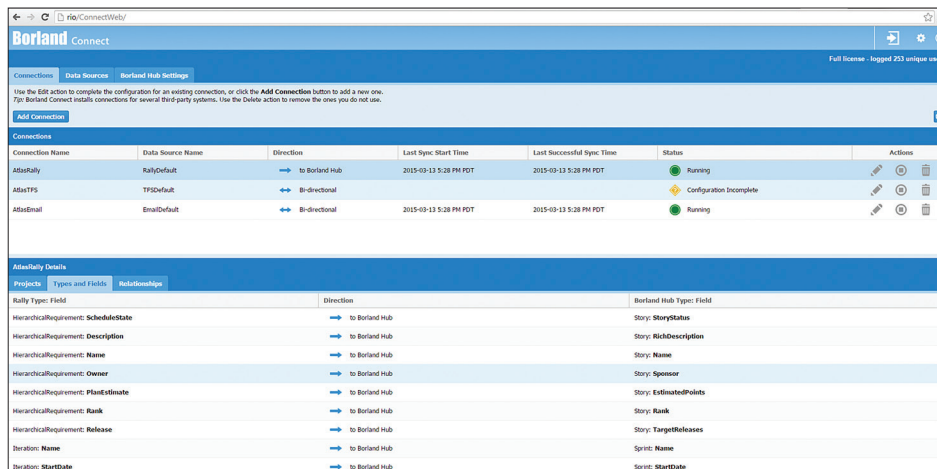

Find out more about current connectors and how to create your own at: http://community.microfocus.com/borland/managetrack/borland_connect/

Discover more about Micro Focus Connect and find out how you can improve visibility across your entire ALM at: www.borland.com/en-GB/Products/Change-Management/Borland-Connect/Product-Trial

New Connectors

- HP ALM Connector
- AccuRev Connector
- Email Connector
- Excel Connector
- VersionOne Connector
- Develop your own Micro Focus Connector

Figure 1. Configuration UI

Micro Focus
UK Headquarters
United Kingdom
+44 (0) 1635 565200