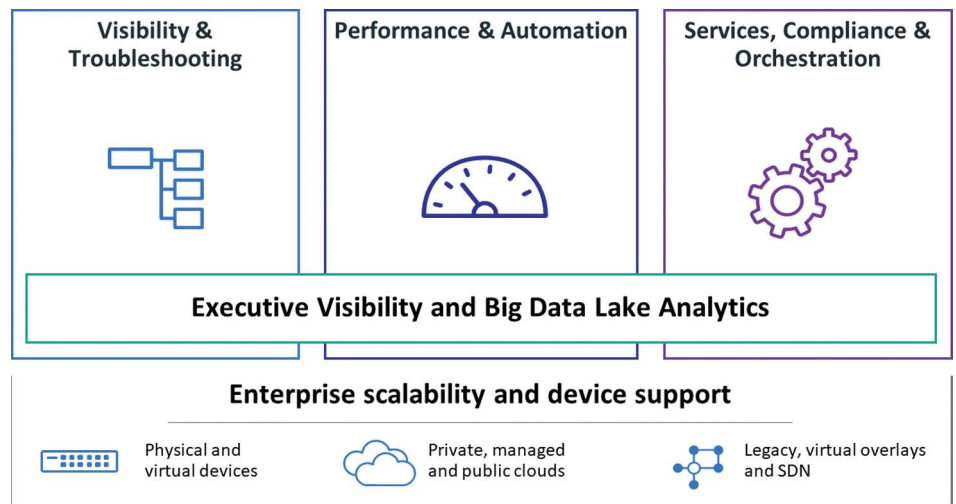

To optimize network performance, NOM enables you to effectively manage both your dynamic, programmable network and your existing physical infrastructure—within a unified management workflow. It provides end-to-end visibility across multivendor hardware

environments, consolidating the critical management functions of health, performance, and configuration.

To optimize network security, NOM includes built-in configuration and compliance—a unique offering among unconnected network management solutions. With these core capabilities, NOM enhances troubleshooting, provides policy-based security of network devices, breaks down management siloes, and reduces tool sprawl—unlocking efficiencies across IT operations and engineering.

Figure 1. Network Operations Management

“We have reduced our mean-time-to-resolution (MTTR) and our costs. We have improved our productivity and now have full visibility across our business-critical IT environment.”

RICHA KUMARI
Service Delivery Manager
Micro Focus

Contact us at:
www.microfocus.com

Like what you read? Share it.

NOM's single-platform benefits are confirmed by a recent EMA study, which found that a smaller management toolset increases early problem detection by 48 percent.*