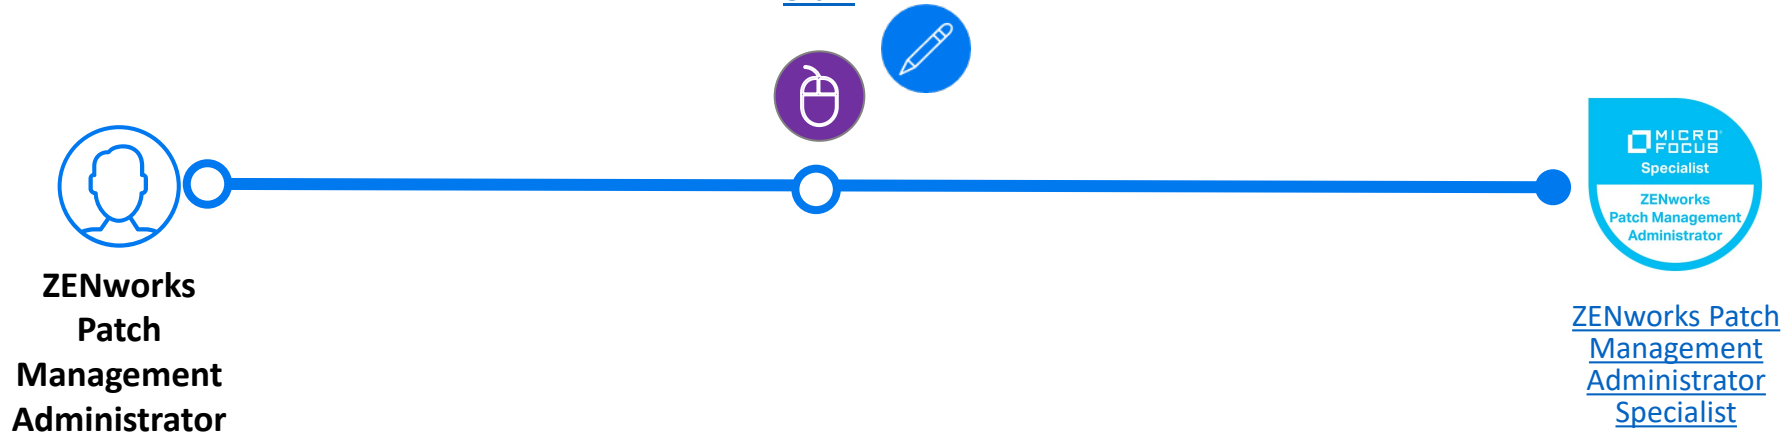

Digital Learning

Exam/ Assessment

Optional

ZENworks Job Roles and Certification

Job Roles

ZENworks
Patch
Management
Administrator

Badges and Certification

ZENworks Patch
Management
Administrator
Specialist

ZENworks Patch Management Administrator

ZPM250 – ZENworks Patch Management 2020 for Administrators with specialist exam

Other Courses to Consider

[ZENworks 2017 Mobile Management Administration \(3166\) Digital Learning](#)