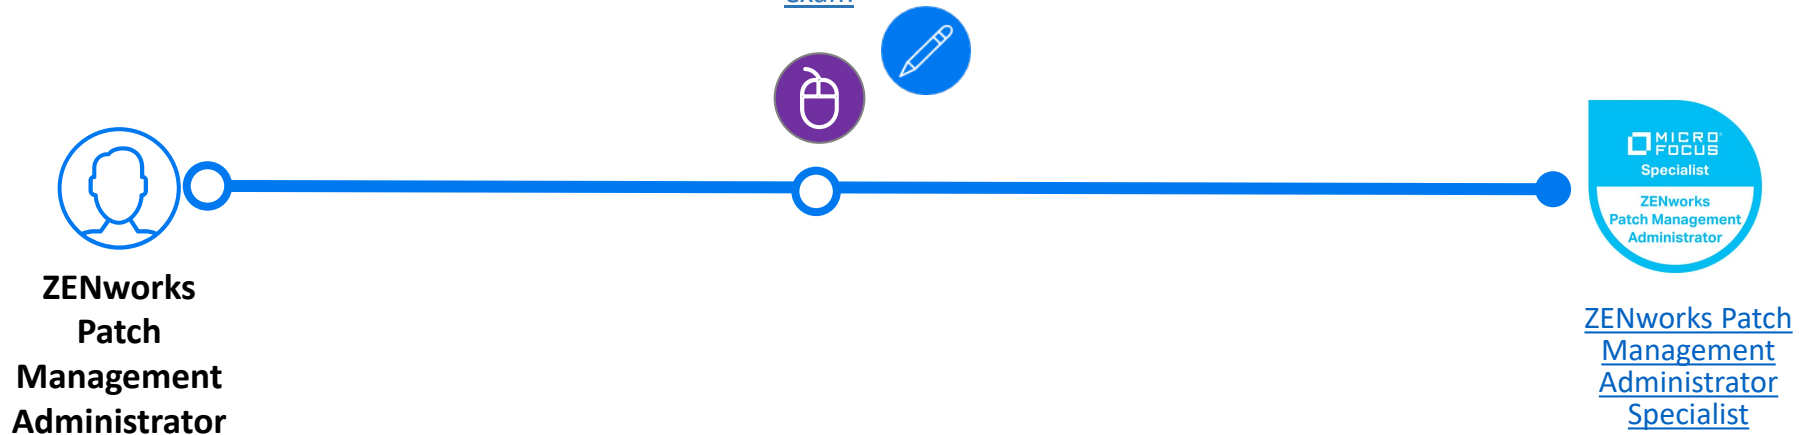

Exam/Assessment

Optional

ZENworks Job Roles and Certification

Job Roles

ZENworks
Patch
Management
Administrator

Badges and Certification

ZENworks Patch
Management
Administrator
Specialist

ZENworks Patch Management Administrator

[ZPM250 – ZENworks Patch Management 2020 for Administrators with specialist exam](#)

Other Courses to Consider

[ZEN250 - ZENworks Administration](#)

For more information and assistance

Micro Focus Training