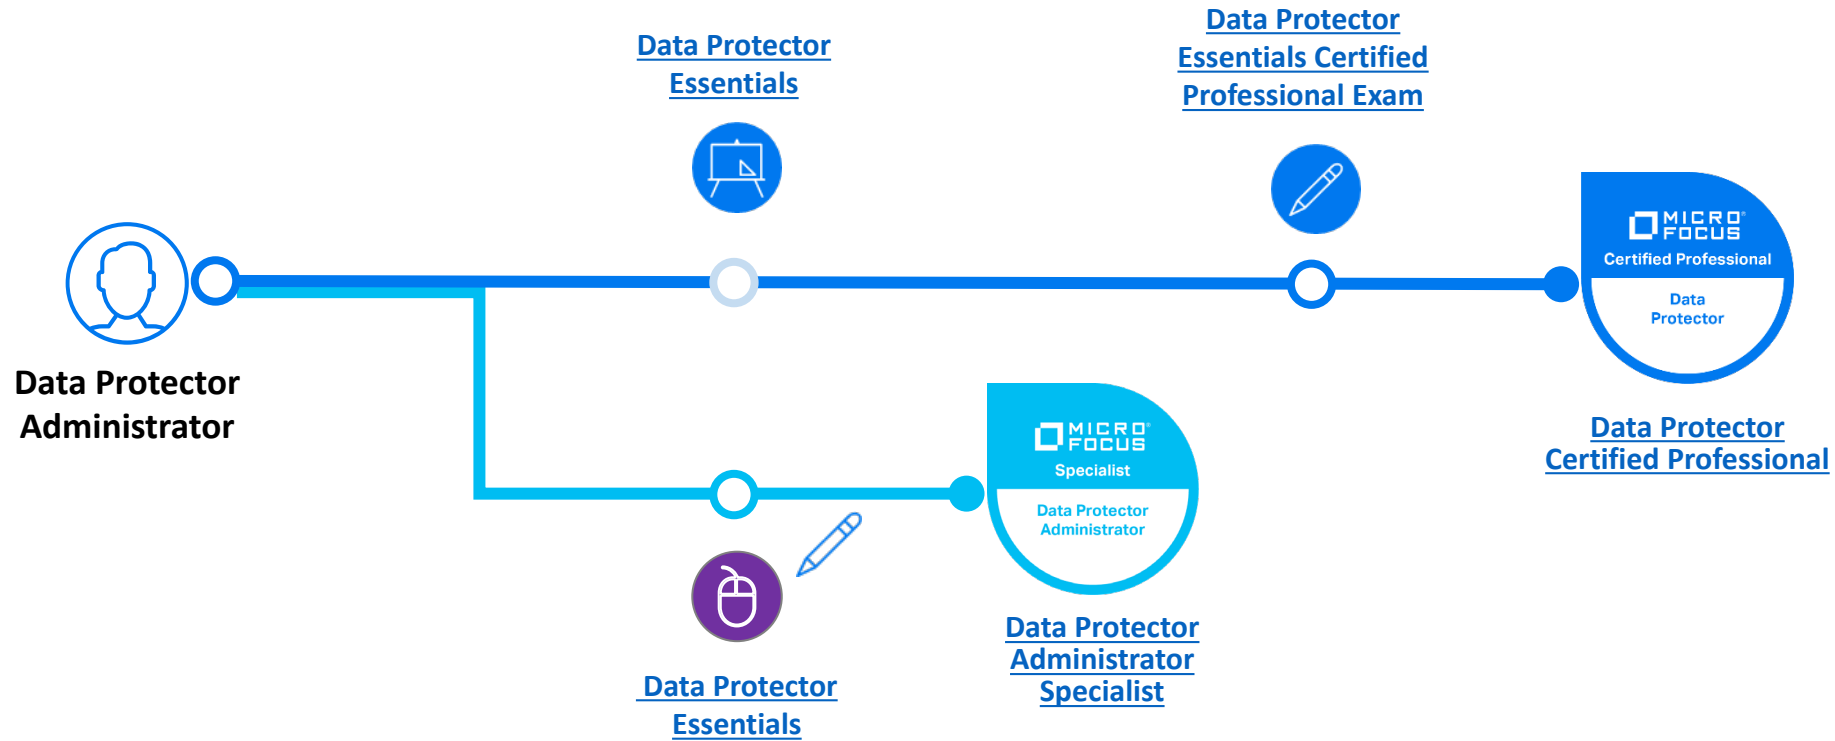

Data Protector
Expert

Badges and Certification

Data Protector
Specialist

Data Protector
Certified Professional

Data Protector Administrator

Data Protector Expert

(Currently no certification available)

[Data Protector VMware Integration](#)

Control Point Administrator

(Currently no certification available)

Control Point Administrator

Control Point Administration Essentials

Other Courses to Consider

Control Point Installation Essentials

Instructor Led Training