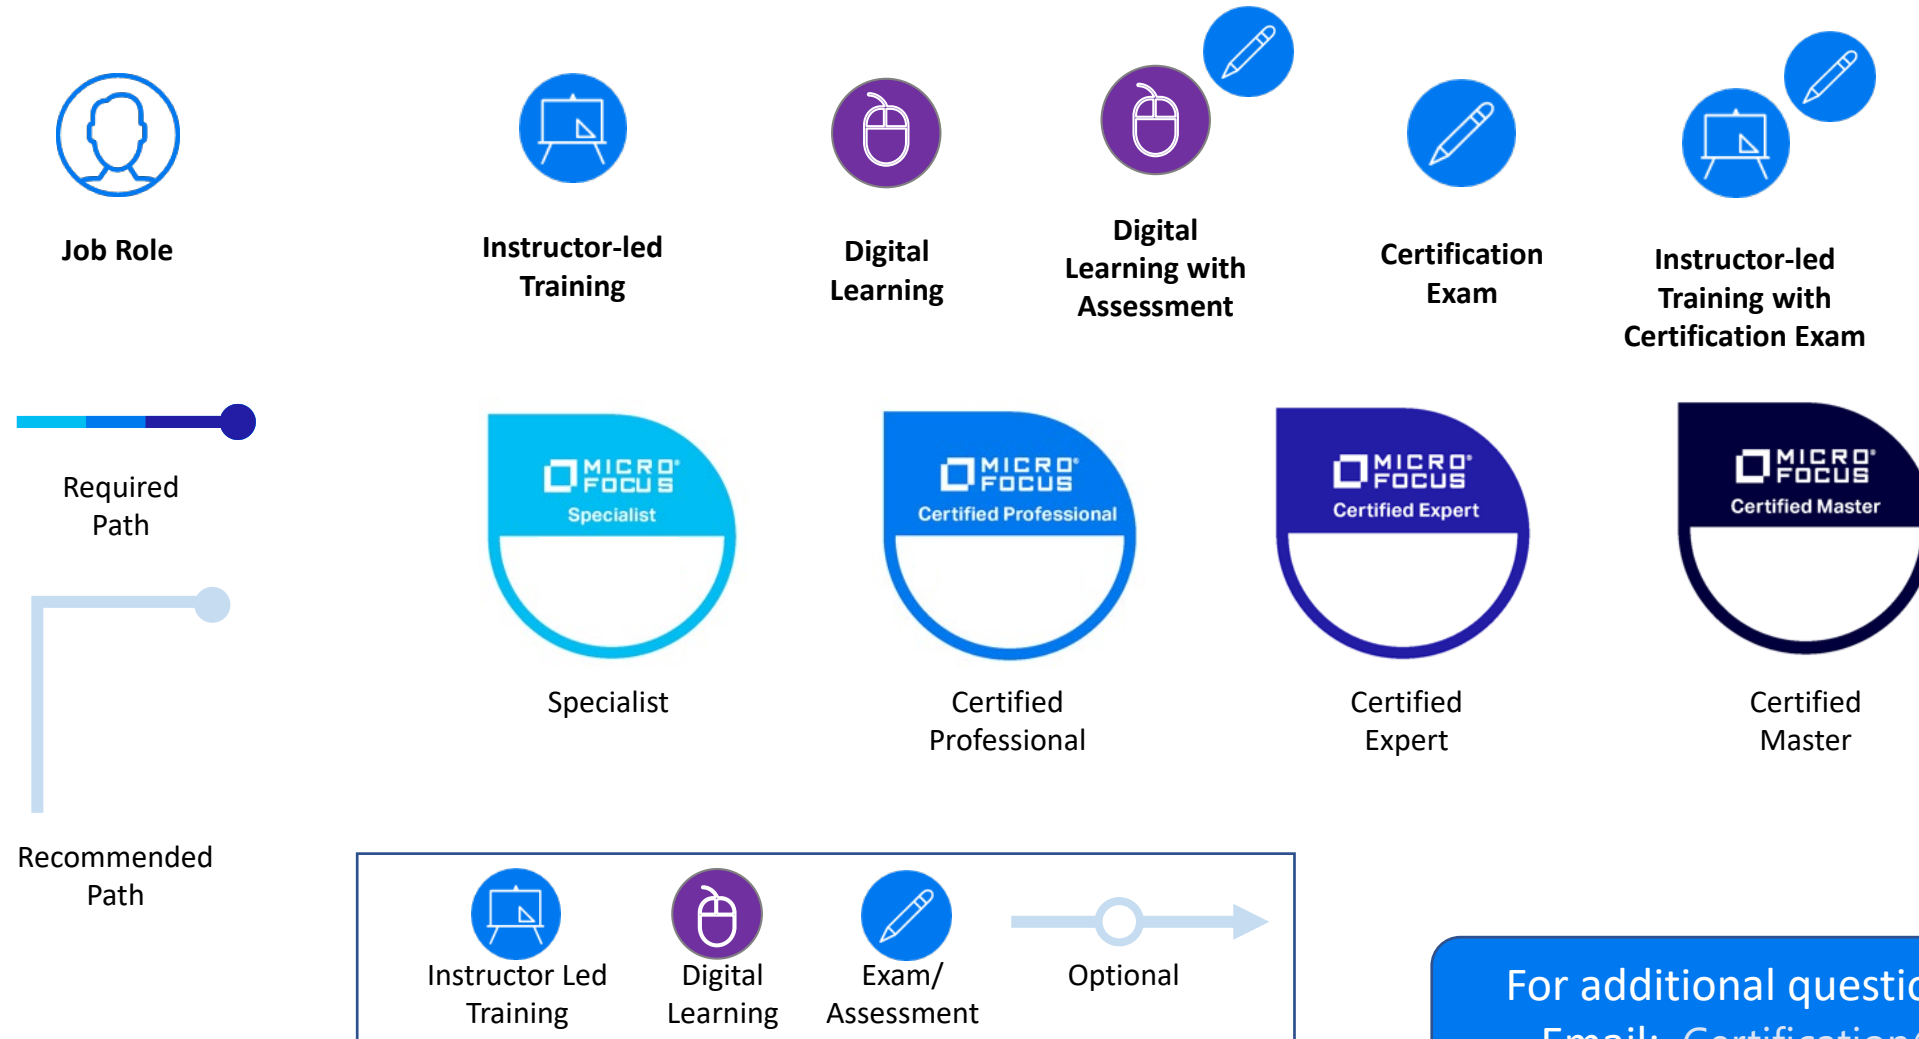

Micro Focus Certified Professional

Professional certifications are awarded based on passing an exam. Recommended training courses are identified to provide a learning path to attain the required skills. Candidates must demonstrate that they are fully competent in product concepts and operations in specific or multiple product roles.

Micro Focus Certified Expert

Expert certifications are awarded based on passing an exam. Recommended training courses are identified to provide a learning path to attain the required skills. Candidates must demonstrate operational expertise and an understanding of advanced concepts.

Micro Focus Certified Master

The pinnacle of our certifications. Master certifications are awarded based on passing an exam plus completion of other certifications and courses. Candidates must demonstrate mastery of multiple product roles or various products in a suite or solution group.

Certification Learning Path – Symbology

For additional questions on certification
Email: Certification@microfocus.com

Information Management & Governance

Learn how to acquire data governance insights, streamline policy implementation, automate compliance monitoring and protect information from creation to destruction. Keep data safe when in transit and at rest.