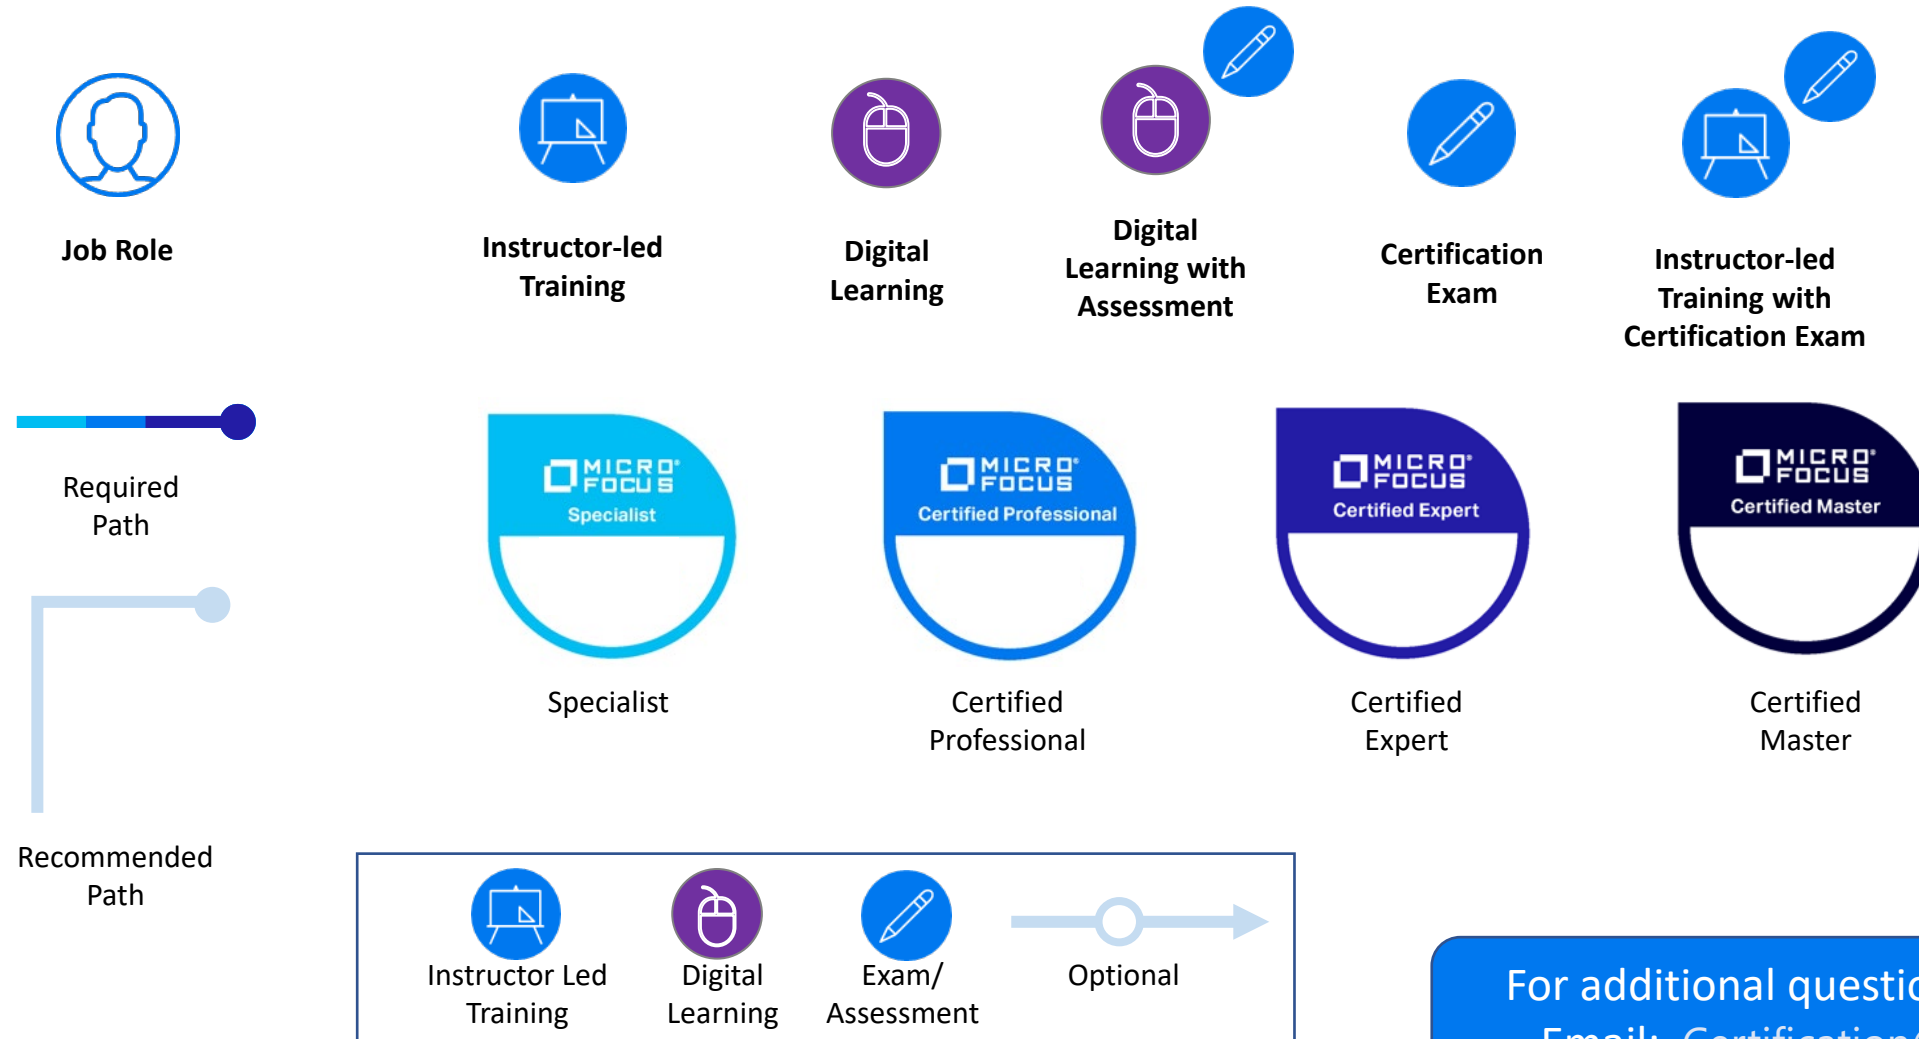

Micro Focus Certified Professional

Professional certifications are awarded based on passing an exam. Recommended training courses are identified to provide a learning path to attain the required skills. Candidates must demonstrate that they are fully competent in product concepts and operations in specific or multiple product roles.

Micro Focus Certified Expert

Expert certifications are awarded based on passing an exam. Recommended training courses are identified to provide a learning path to attain the required skills. Candidates must demonstrate operational expertise and an understanding of advanced concepts.

Micro Focus Certified Master

The pinnacle of our certifications. Master certifications are awarded based on passing an exam plus completion of other certifications and courses. Candidates must demonstrate mastery of multiple product roles or various products in a suite or solution group.

Certification Learning Path – Symbology

For additional questions on certification
Email: Certification@microfocus.com

Information Management & Governance

Learn how to acquire data governance insights, streamline policy implementation, automate compliance monitoring and protect information from creation to destruction. Keep data safe when in transit and at rest.